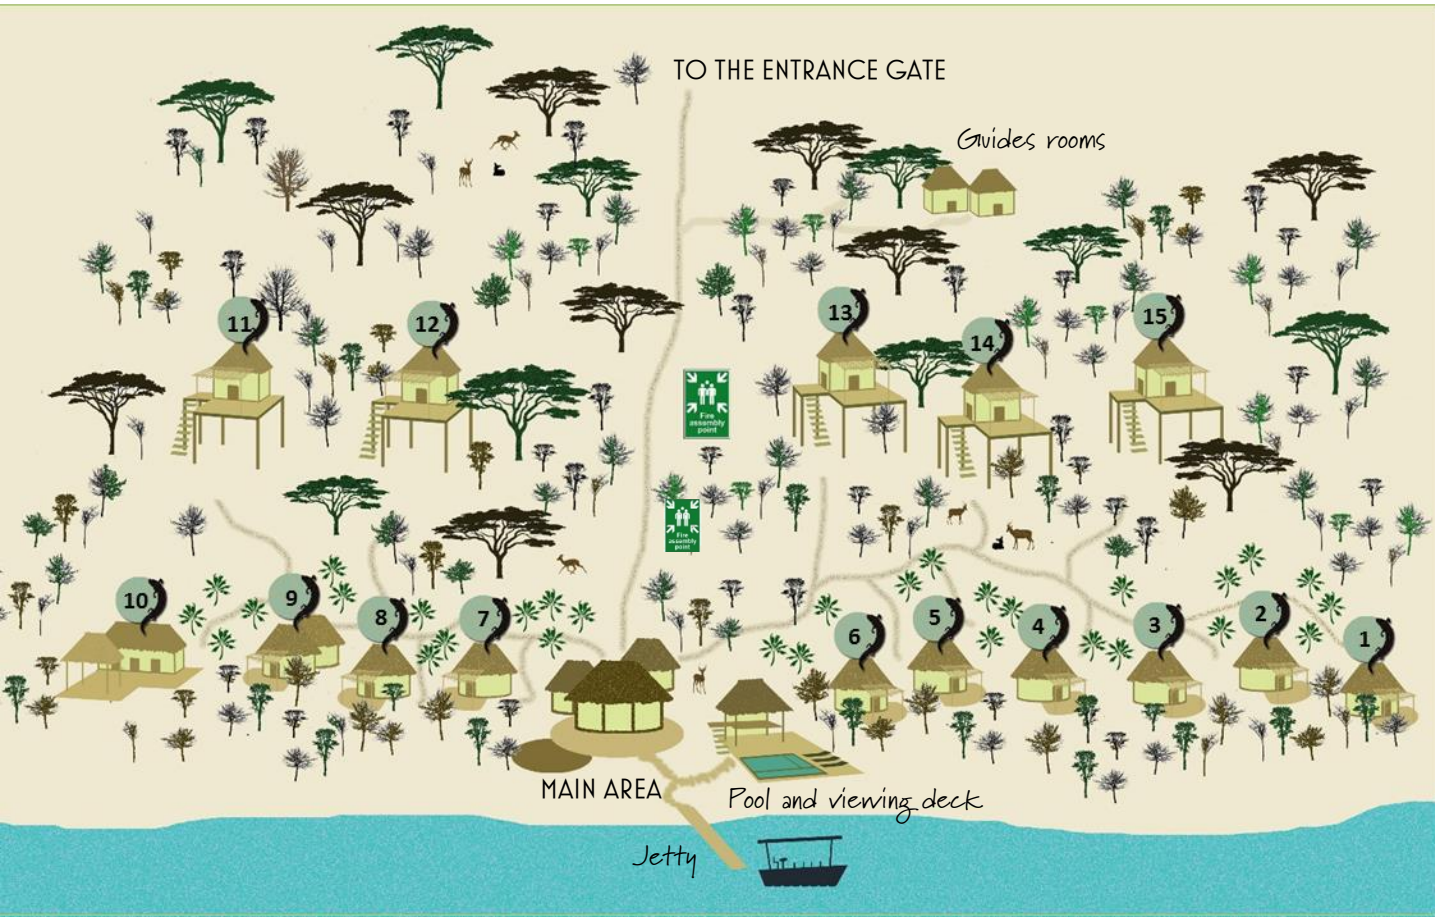

# BAKWENA – LODGE LAYOUT

**Rooms 1 to 8:**

**Room 9:**

**Room 10:**

**Rooms 11 to 15:**

River View Chalets: Twin/King

Family Room (Sleeps 2 adults and 2 children)

Honeymoon Suite

Treetop Chalets Twin/King